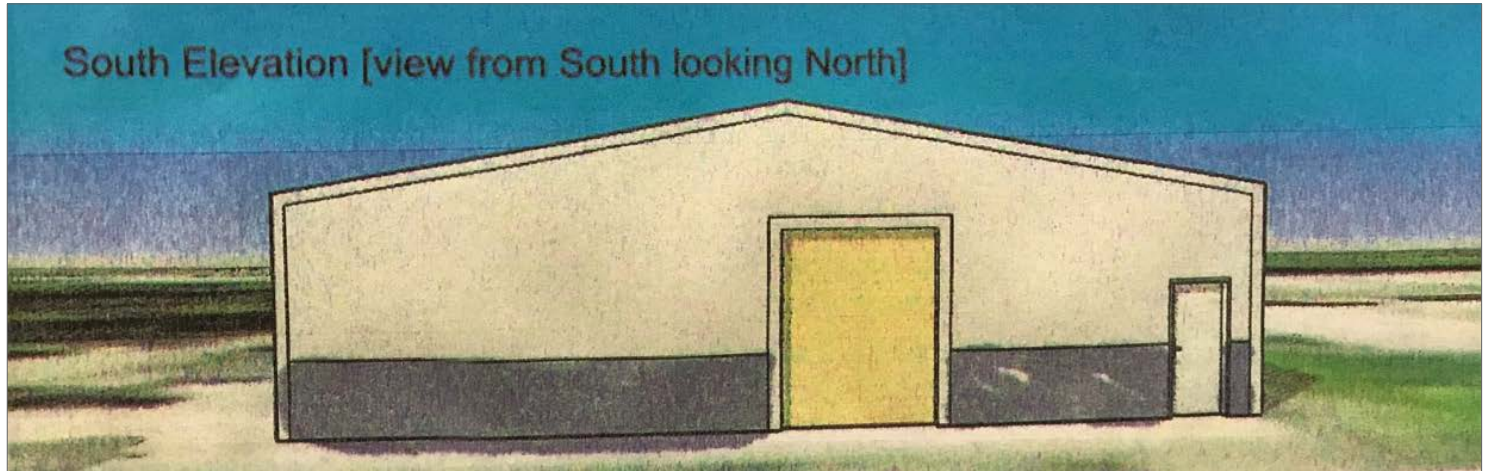

Oakwood Manor

**Proposed
Maintenance
Facility**

April 2022

Location

East Elevation [view from West looking East]

South Elevation [view from South looking North]

North Elevation [view from North looking South]

West Elevation [view from East looking West]

Floor Plan

12'x12'
Rollup
doors

3'
entry
door

Electrical Legend

- Rectangular symbol: 2x4 LED fixture
- Circle with a dot: Exterior Flood light
- Circle with a dot: Interior LED Can
- Small square: Switch
- Circle with a vertical line: 120v Duplex outlet
- Circle with a vertical line: 120v GFI duplex
- Circle with a vertical line: 220v Outlet
- Circle with a vertical line: 120v inline water heater