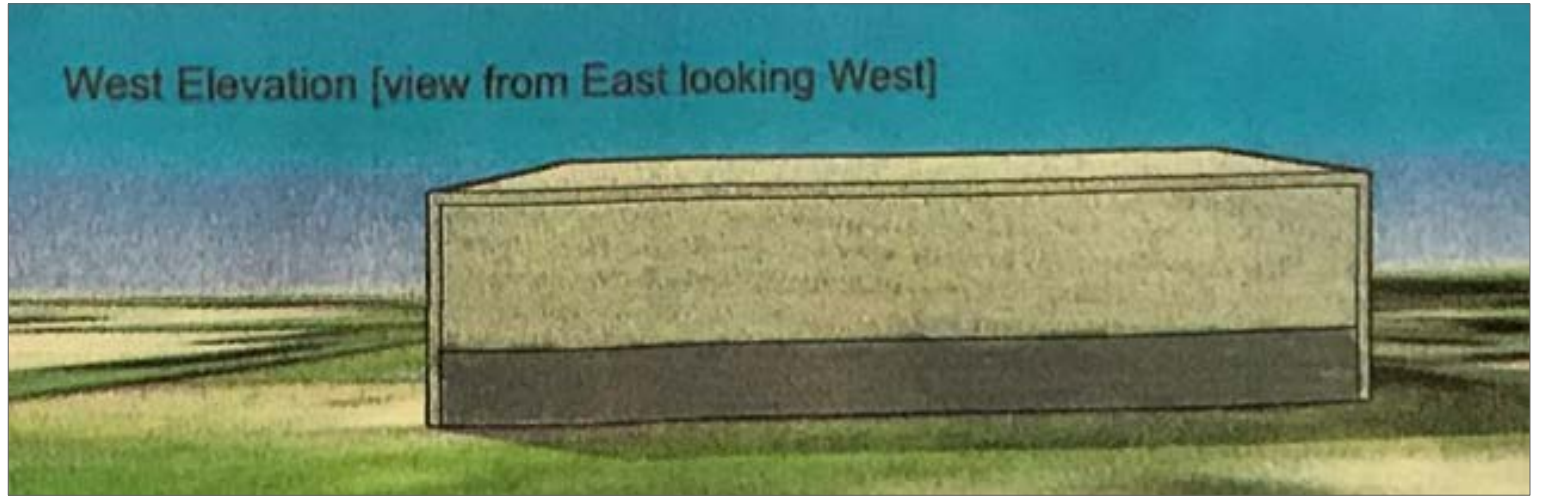

Oakwood Manor

**Proposed
Maintenance
Facility**

April 2022

Location

East Elevation [view from West looking East]

South Elevation [view from South looking North]

North Elevation [view from North looking South]

West Elevation [view from East looking West]

Floor Plan

12'x12'
Rollup
doors

3'
entry
door

Electrical Legend

- Rectangular symbol: 2x4 LED fixture
- Circle with a dot: Exterior Flood light
- Circle with a dot: Interior LED Can
- Small square: Switch
- Circle with a vertical line: 120v Duplex outlet
- Circle with a vertical line: 120v GFI duplex
- Circle with a vertical line: 220v Outlet
- Circle with a vertical line: 120v inline water heater