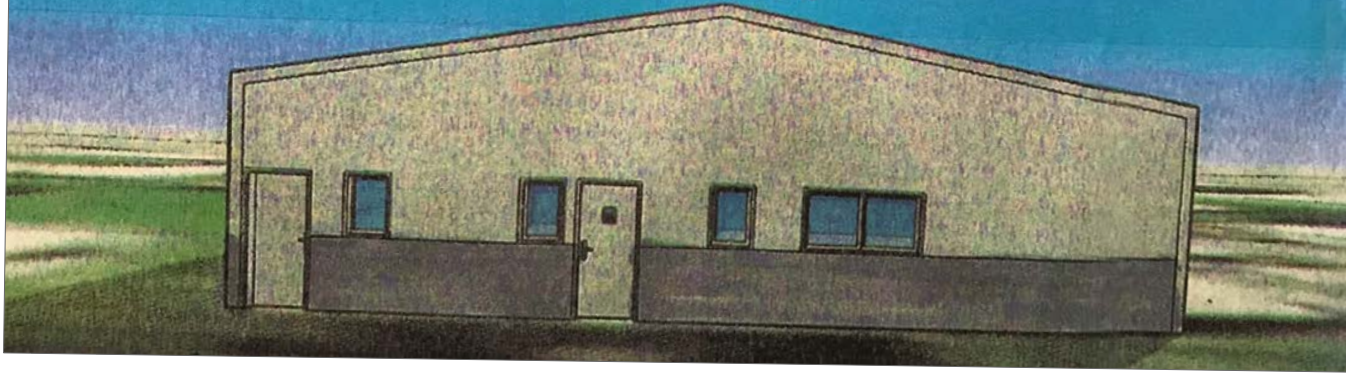

Oakwood Manor

**Proposed
Maintenance
Facility**

April 2022

Location

East Elevation [view from West looking East]

South Elevation [view from South looking North]

North Elevation [view from North looking South]

West Elevation [view from East looking West]

Floor Plan

12'x12'
Rollup
doors

3'
entry
door

Electrical Legend

- Rectangular symbol: 2x4 LED fixture
- Circle with a dot: Exterior Flood light
- Circle with a dot: Interior LED Can
- Small square: Switch
- Circle with a vertical line: 120v Duplex outlet
- Circle with a vertical line: 120v GFI duplex
- Circle with a vertical line: 220v Outlet
- Circle with a vertical line: 120v inline water heater