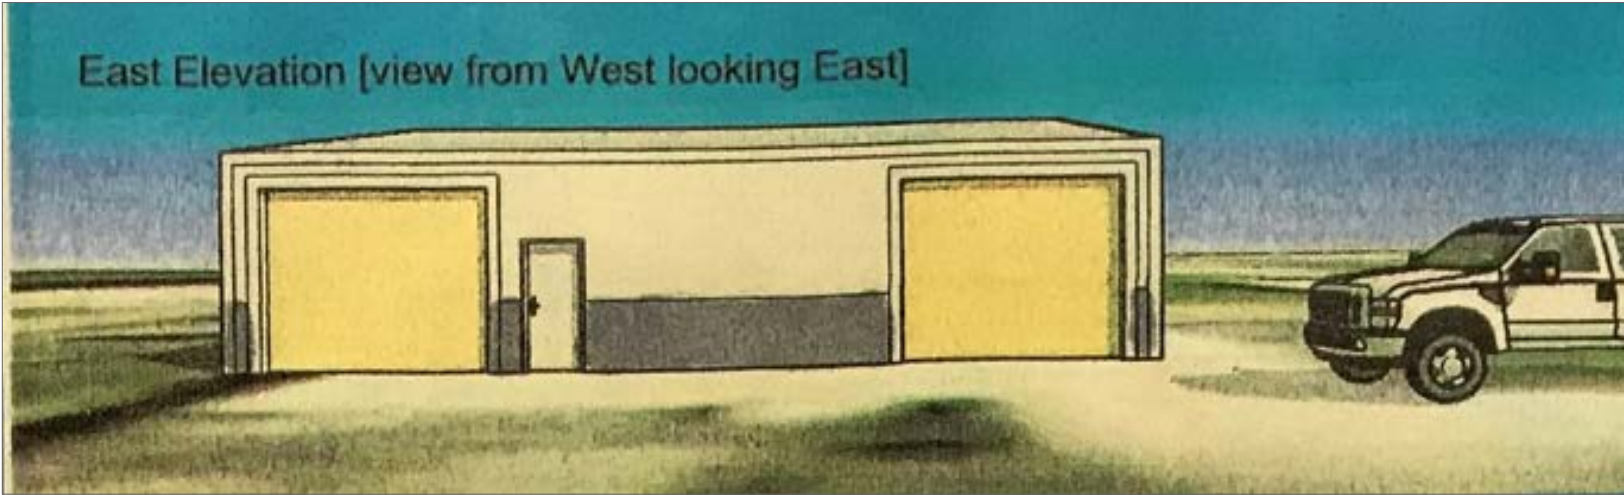

Oakwood Manor

**Proposed
Maintenance
Facility**

April 2022

Location

East Elevation [view from West looking East]

South Elevation [view from South looking North]

North Elevation [view from North looking South]

West Elevation [view from East looking West]

Floor Plan

12'x12'
Rollup
doors

3'
entry
door

Electrical Legend

- Rectangular symbol: 2x4 LED fixture
- Circle with a dot: Exterior Flood light
- Circle with a dot: Interior LED Can
- Small square: Switch
- Circle with a vertical line: 120v Duplex outlet
- Circle with a vertical line: 120v GFI duplex
- Circle with a vertical line: 220v Outlet
- Circle with a vertical line: 120v inline water heater