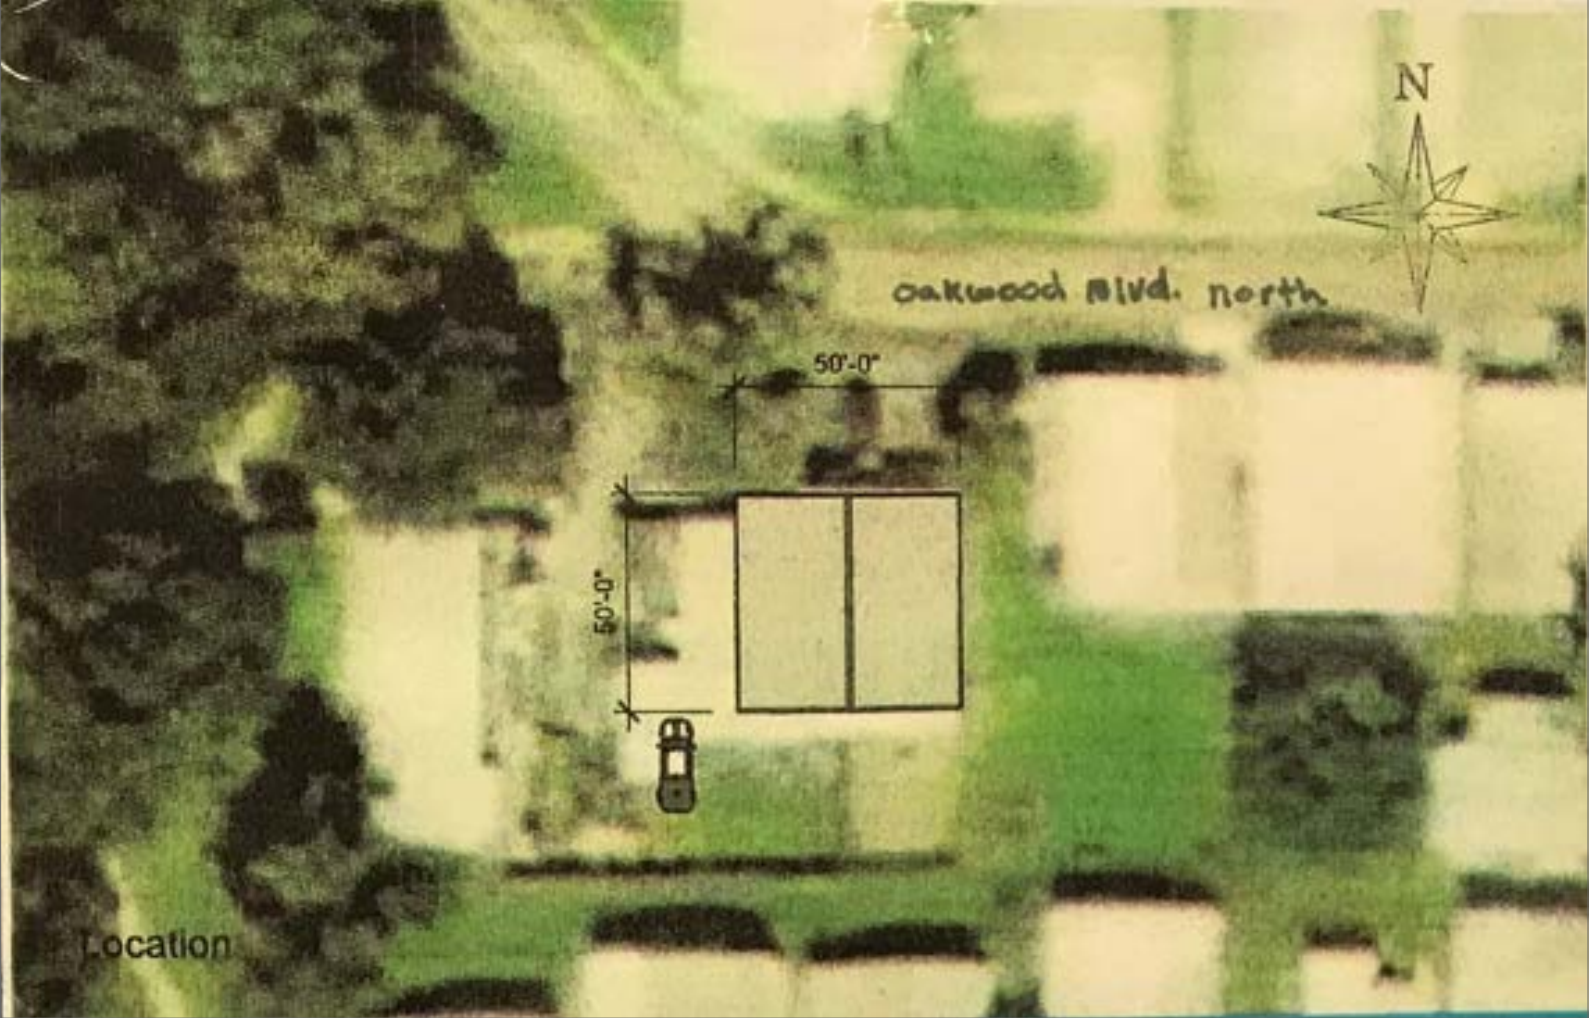

Oakwood Manor

**Proposed
Maintenance
Facility**

April 2022

Location

East Elevation [view from West looking East]

South Elevation [view from South looking North]

North Elevation [view from North looking South]

West Elevation [view from East looking West]

Floor Plan

12'x12'
Rollup
doors

3'
entry
door

Electrical Legend

- Rectangular symbol: 2x4 LED fixture
- Circle with a dot: Exterior Flood light
- Circle with a dot: Interior LED Can
- Small square: Switch
- Circle with a vertical line: 120v Duplex outlet
- Circle with a vertical line: 120v GFI duplex
- Circle with a vertical line: 220v Outlet
- Circle with a vertical line: 120v inline water heater