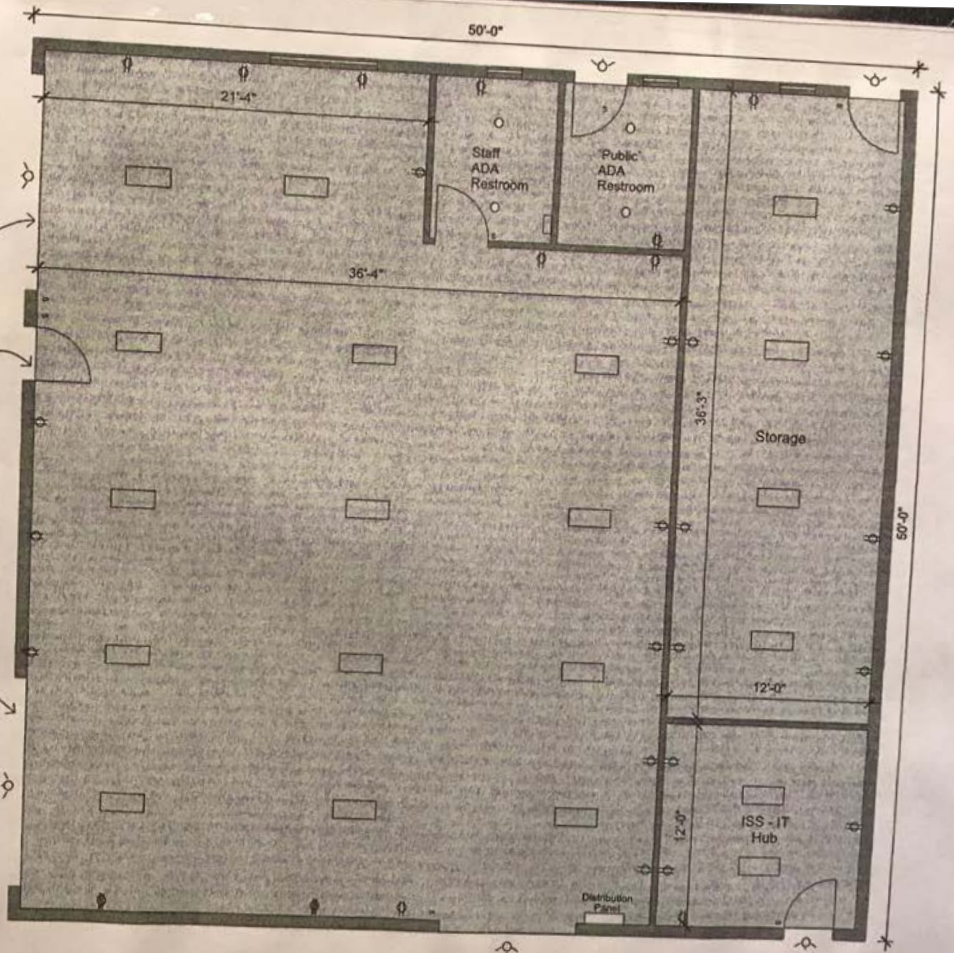

Electrical Legend